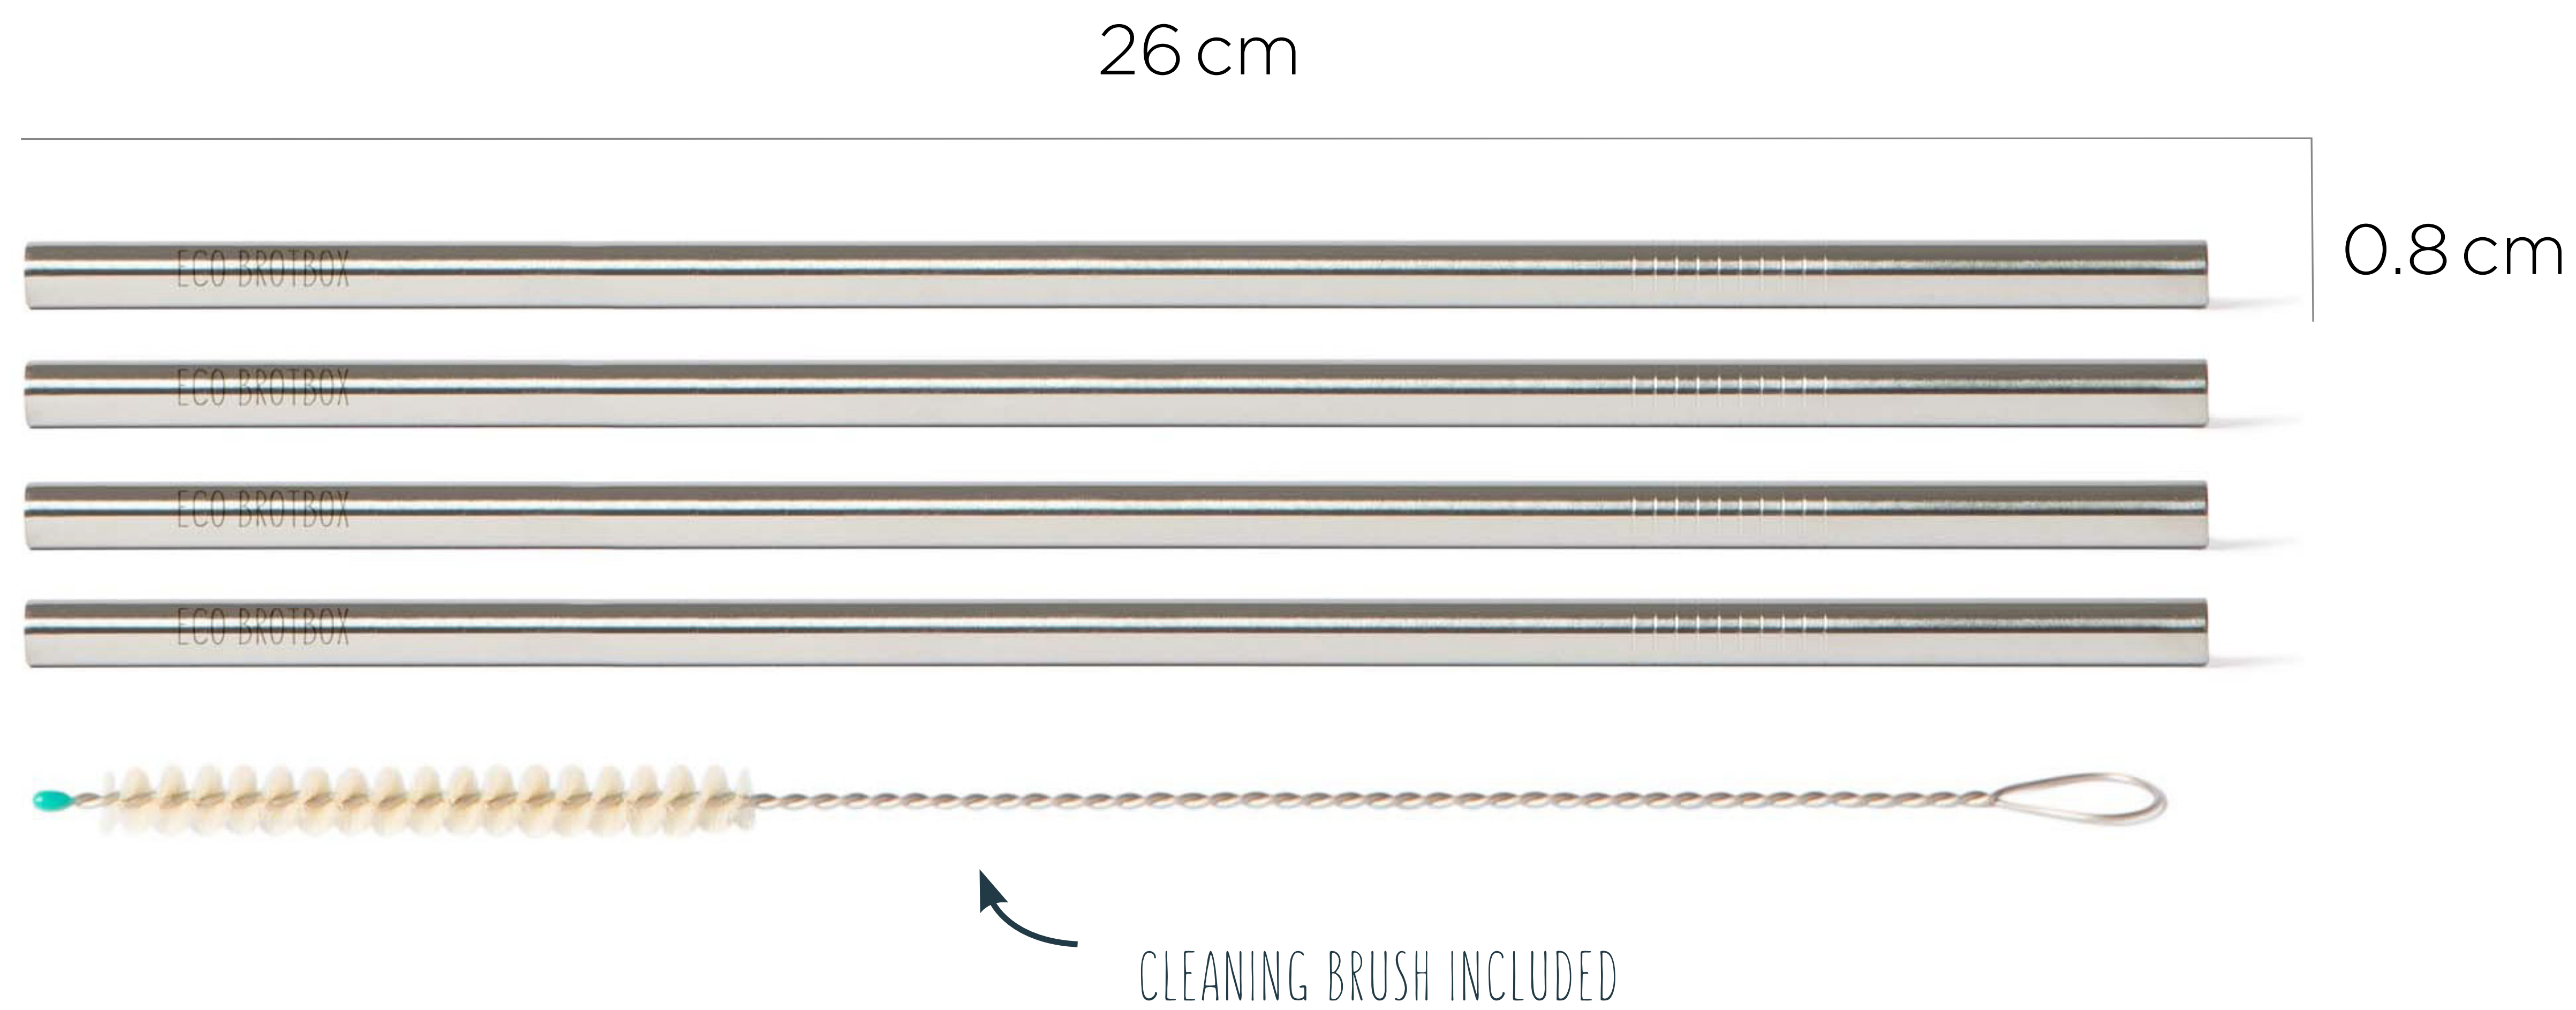

ECO STRAWS - XL

plastic-free

dishwasher-safe

leak-proof

insulated

capacity

multi-layer

TO SEE PRICES REGISTER NON-COMMITTAL/
VOIR LES PRIX ENREGISTRER SANS ENGAGEMENT:

[WEB-LINK](#)

[BACK TO MENU/
RETOUR AU MENU](#)

29