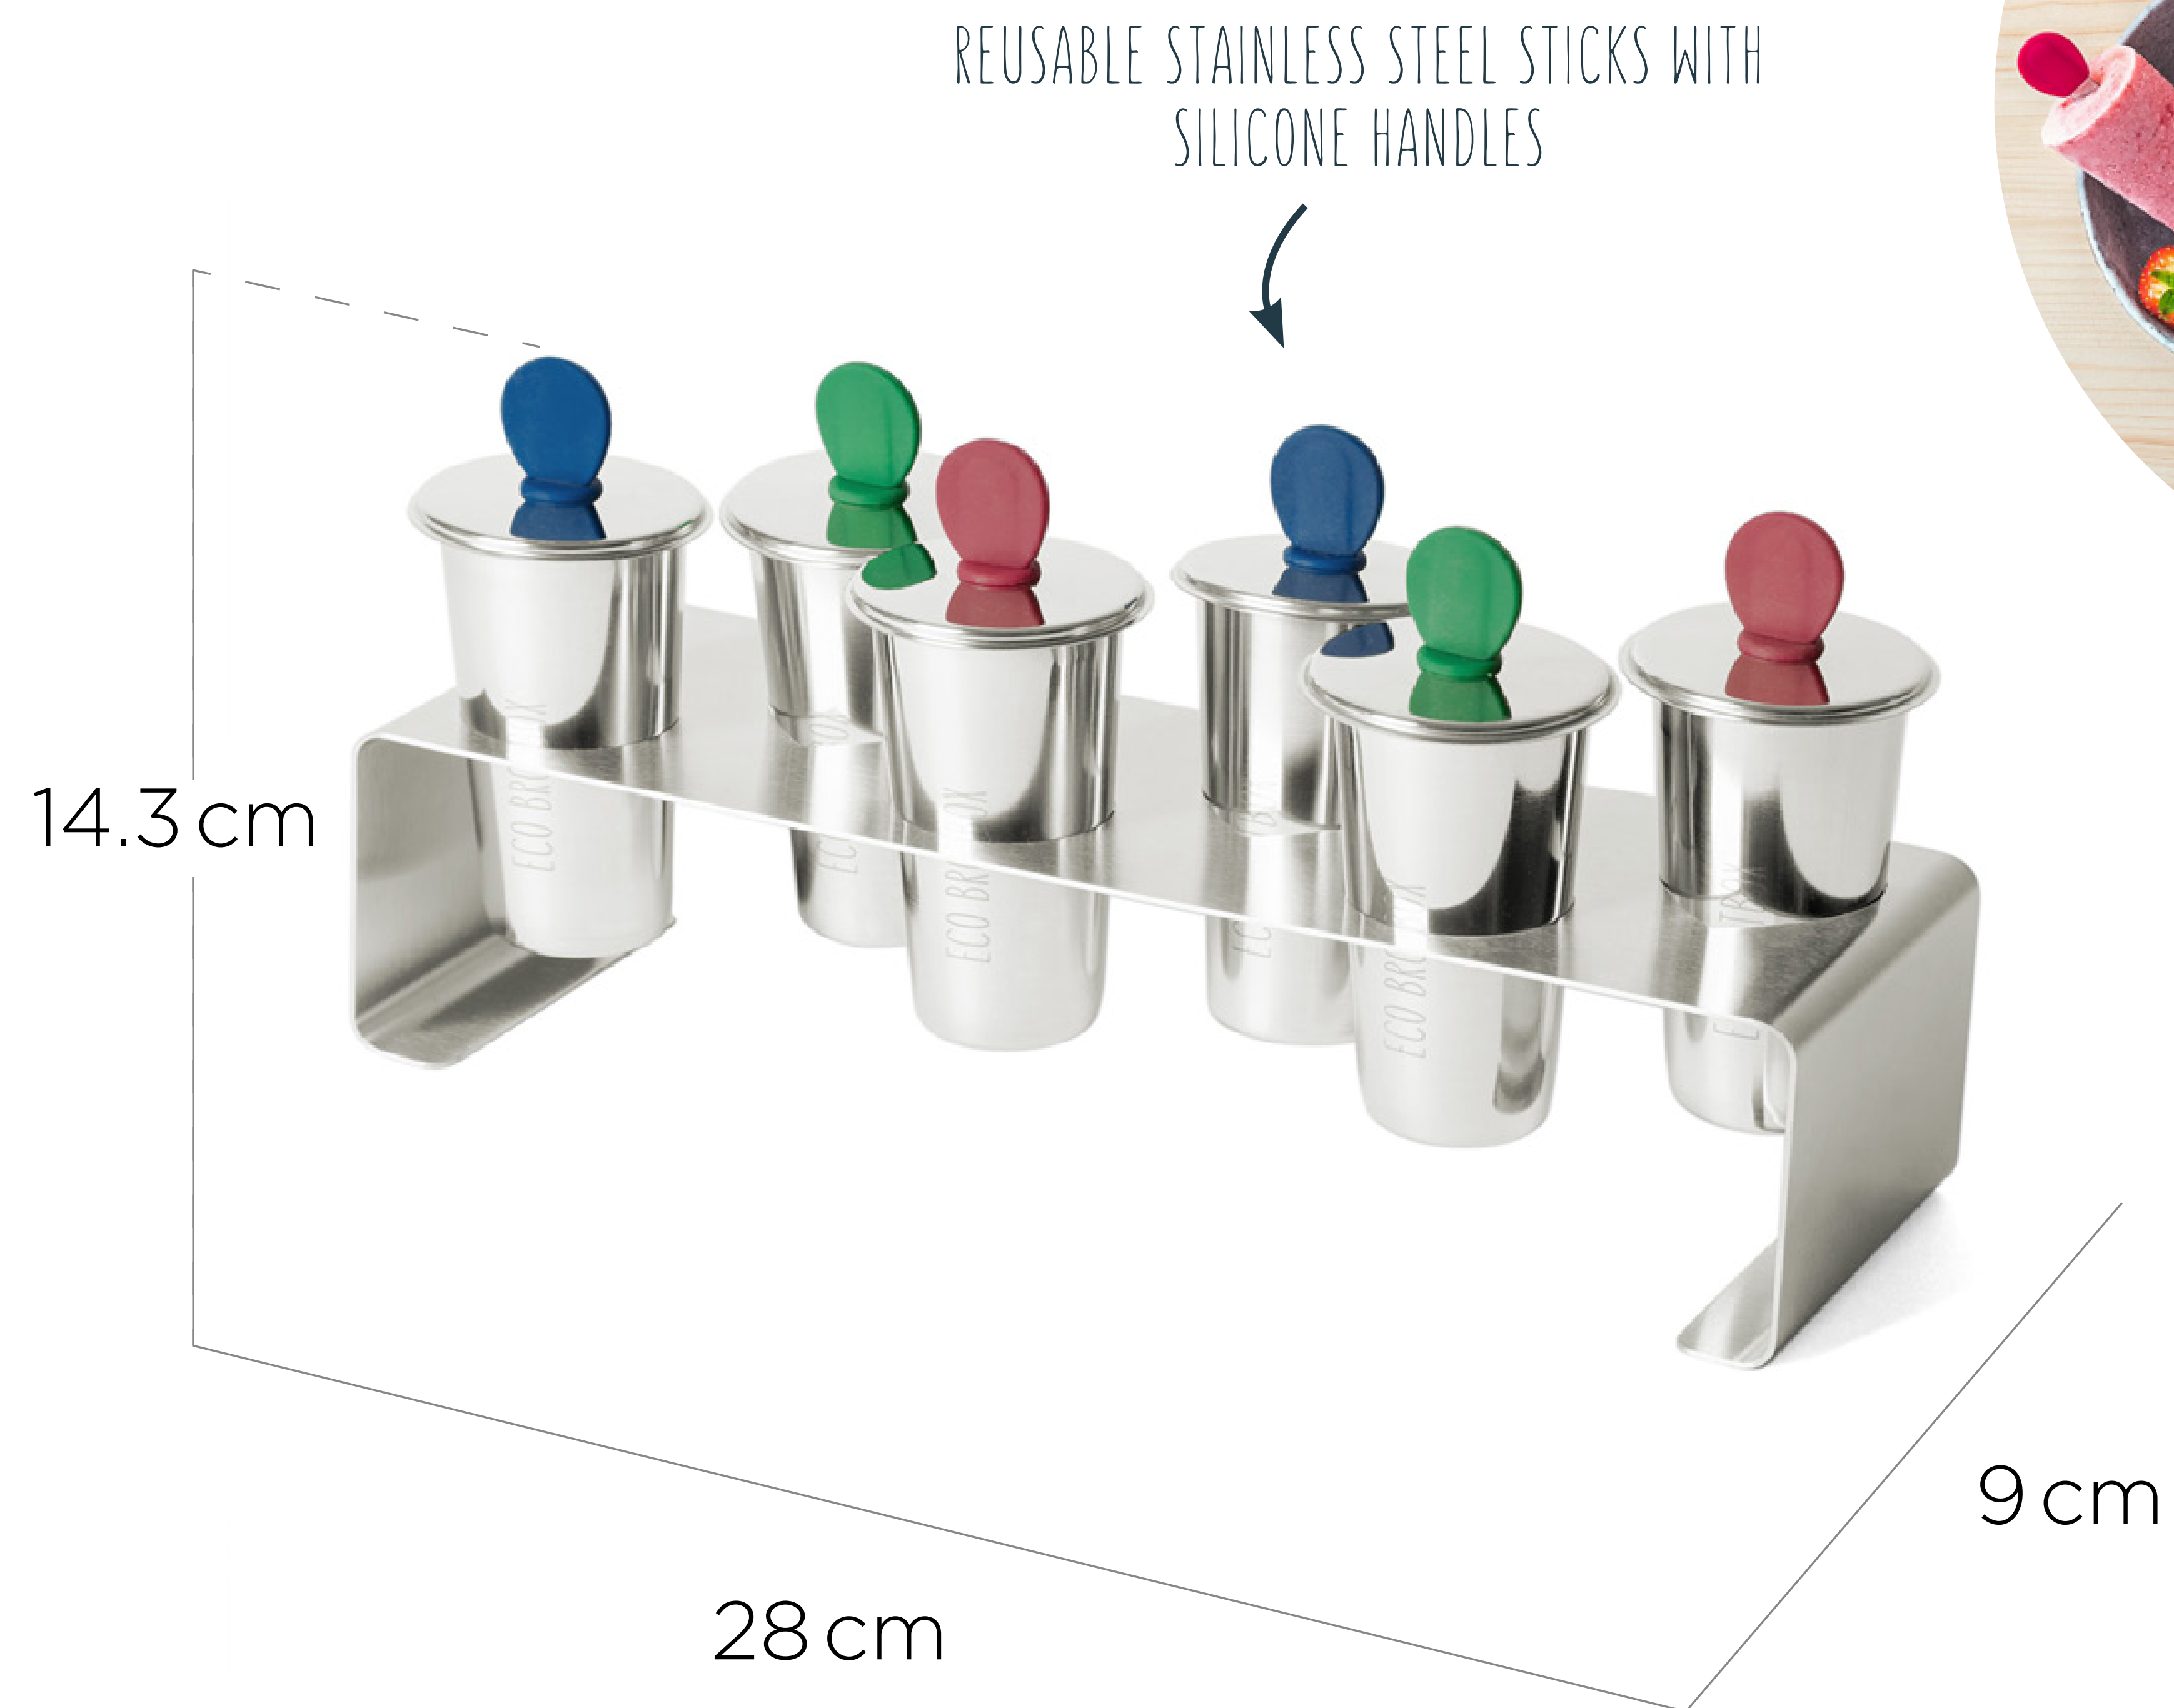

**INSULATED CONTAINER
LI+**

**ECO ICE CUBER
GIANT**

**ECO ICE CUBER
CLASSIC**

**INSULATED CONTAINER
BO+**

**BACK TO MENU/
RETOUR AU MENU**

ECO ICE POPS 6C

plastic-free
with silicone
handles

dishwasher-
safe